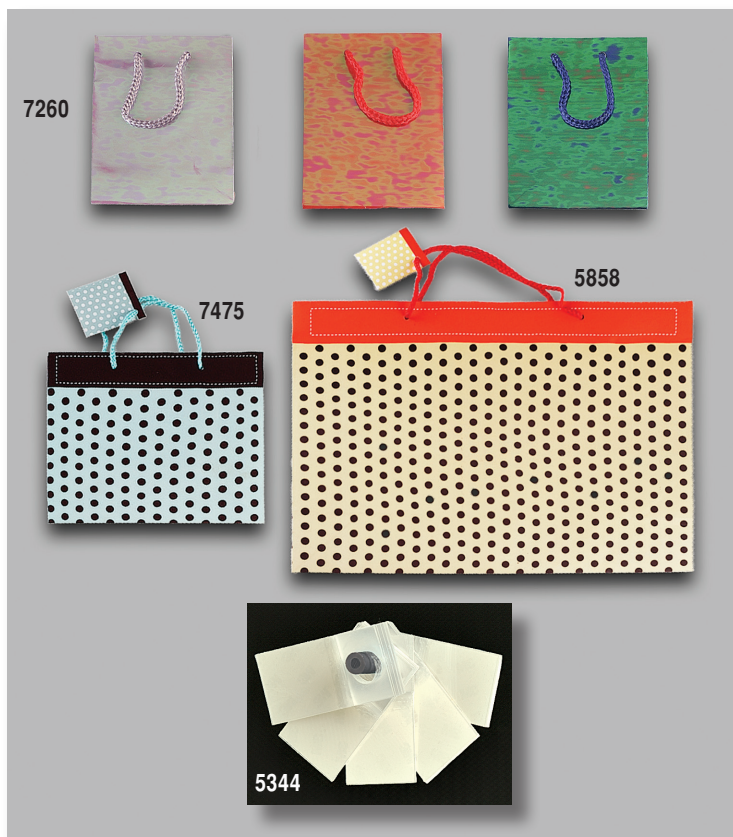

IRIDESCENT & POLKA DOT BAGS

Product#	Description	1 Pkg Price	Case Price
7260	Mini 4 Color Iridescent Gift Bags (4.5 x 2.5 x 5.625)	$ 3.50/12	$ 120.00/480
7475	Med. 6 Color Polka Dot Design (8 x 4 x 9.5)	$ 6.00/12	$ 150.00/360
5858	XLg. 6 Color Polka Dot (18 x 5.5 x 13)	$ 10.00/12	$ 96.00/144

3M SCOTCH PAD HANG TABS

5344 Helps you make a wide variety of packages suitable for hanging.
1" x 2" w/round hole 1000 per pkg. $ 50.00