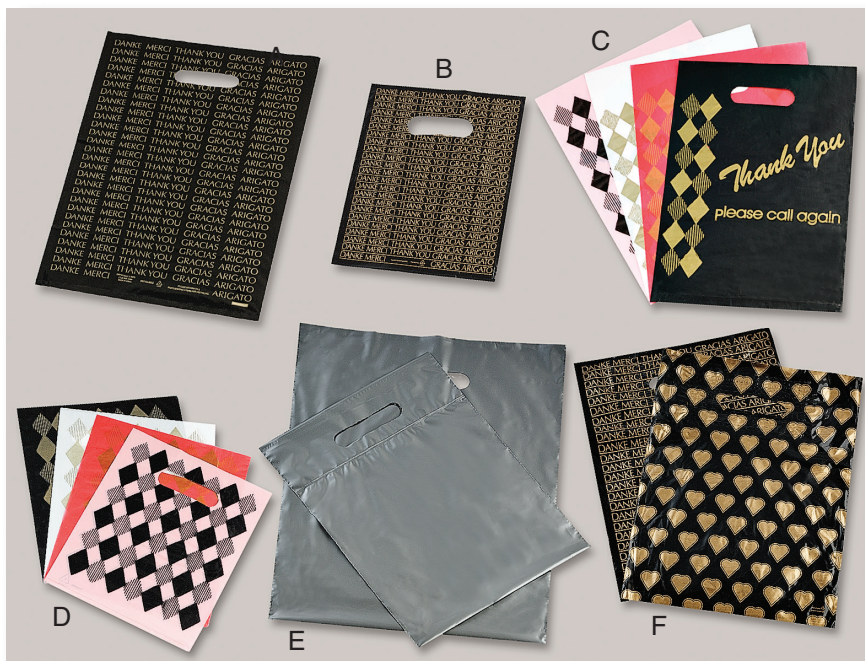

BAG IT

- A) 11 x 15 "Thank You" Imprint Bags ~ Die Cut Handle (Heavy Weight)
  1000 per cs $65.00
  Available in: 2409 Black w/Gold Imprint
  15 x 18 x 4 "Thank You"~ Foldover Die Cut (Heavy Weight)
  1000 per cs.....$110.00
  Available in: 2073 Black w/Gold Imprint
- B) 7x9 "Thank You" Imprint Bags ~ Die Cut Handle (Heavy Weight)
  2000 per cs $56.00
  Available in: 3161 Black & Gold w/"Thank You Imprint"
- C) 8x12 Hi Density Bags ~ Die Cut Handle (Light Weight) All w/"Thank You" Imprint
  4000 per cs $80.00
  Available in: 494 Black, 1994 Red, 496 White & 497 Pink
- D) 7x9 Hi Density Bags ~ Die Cut Handle (Light Weight) All w/Diamond Design
  4000 per cs $56.00
  Available in: 5187 Pink, 5188 Red, 4879 White & 3124 Black
- E) 9x12 Bags ~ (Heavy Weight) Foldover Die Cut
  1000 per cs $60.00
  Available in: 7508 Silver
  12x15 Die Cut Handle Bags ~ (Heavy Weight)
  1000 per cs $65.00
  Available in: 7507 Silver
  15 x 18 x 4 Foldover Die Cut ~ (Heavy Weight)
  1000 per cs.....$100.00
  Available in: 6230 Silver
- F) 9x12 Patch Handle Bags ~ (Heavy Weight)
  1000 per cs $56.00
  Available in: 7465 Black w/Gold Hearts & 3287 Black w/"Thank You" Imprint