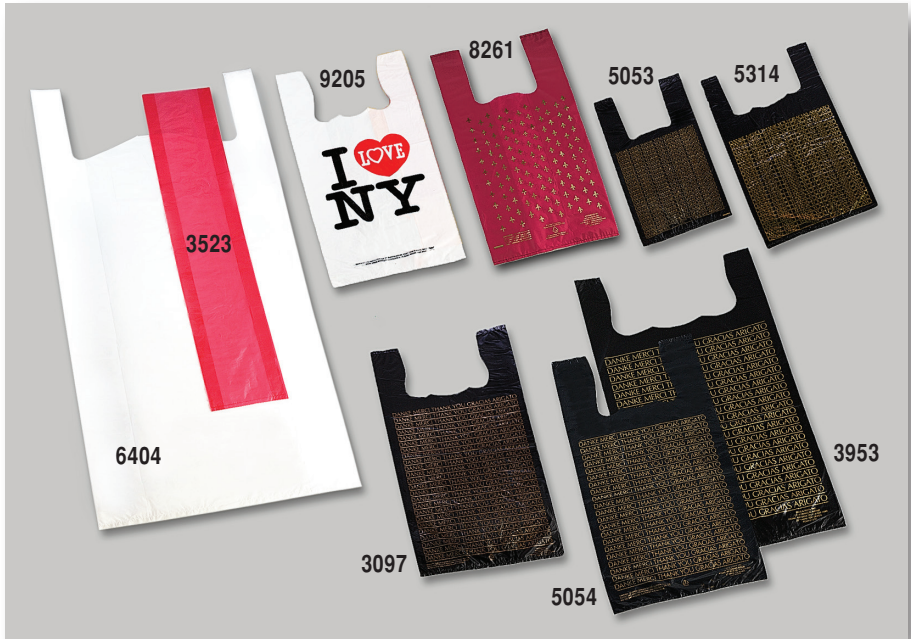

BAGS FOR EVERY ITEM

- A) **6404** White Comforter Bag 23" x 7" x 46" (200 per cs)
  1-9 cs..... $32.00   10+ $28.00
- B) **3523** Gift Wrap/Poster/Umbrella Bag~Red 7" x 2.5" x 35" (500 per cs)..... $20.00
- C) **9205** "I Love NY" Bag~Bio-Degradable 11.5" x 6.5" x 22" (500 per cs)
  1-9 cs..... $28.00   10+ $25.00
- D) **8261** Burgundy w/Gold Fleur De Lis Bag (*Heavy Weight*) 12" x 7" x 23" (500 per cs)
  1-9 cs..... $65.00   10+ $62.00
- E) **5053** Small Hi-D Black "Thank You" Bag 8" x 5" x 15" (3000 per cs)
  1-9 cs..... $45.00   10+ $42.50
- F) **5314** Medium Hi-D Black "Thank You" Bag 10" x 5" x 18" (2000 per cs)
  1-9 cs..... $45.00   10+ $42.50
- G) **3097** #6 Hi-D Black "Thank You" Bag 12" x 7" x 23" (1000 per cs)
  1-9 cs..... $28.00   10+ $26.00
- H) **5054** Large Hi-D Black "Thank You" Bag 14" x 8" x 27" (500 per cs)
  1-9 cs..... $26.00   10+ $25.00
- I) **3953** X-Large Hi-D Black "Thank You" Bag 18" x 8" x 32" (450 per cs)
  1-9 cs..... $32.00   10+ $30.00

Letters E thru I Hi-Density Bags May Be Combined For Quantity Discounts