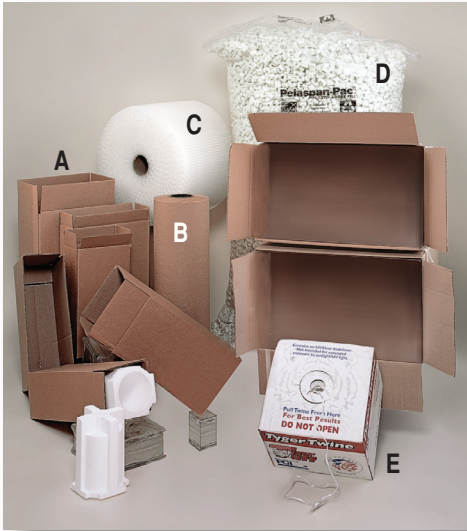

PROTECTIVE PACKAGING

A) Corrugated Cartons ~ Many Sizes Available
Please Call for Pricing

B) 343 Kraft Paper 24" ..... $25.75 per roll

C) 224 Bubble Wrap 12" Dispenser
(175 ft. per cs) $22.00

* D) 578 Foam Chips
14 cubic feet ..... $25.00 per bag

E) Poly Twine
299 1 ply Twine $24.50
372 2 ply Twine $26.00

**FOB from the Bronx outside our local delivery area