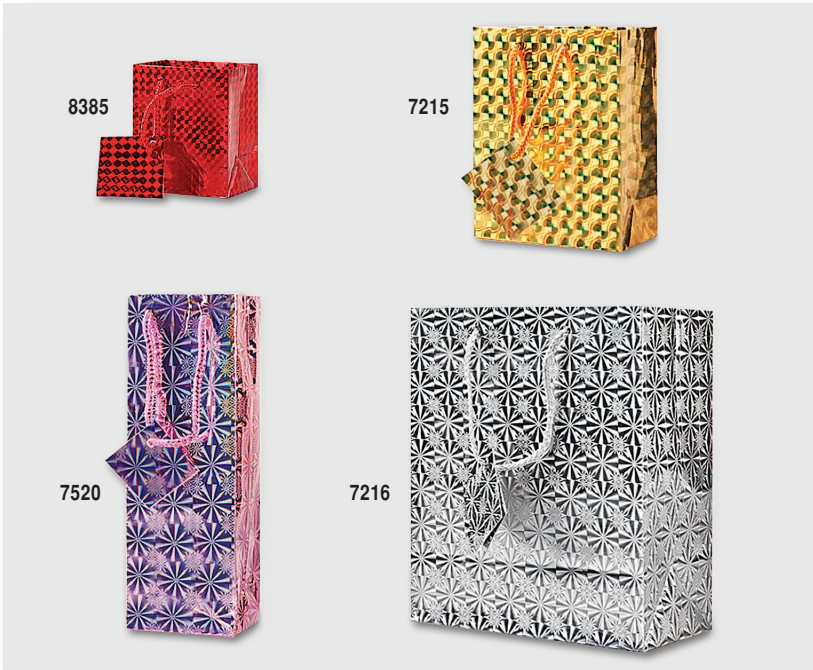

HOLOGRAM BAGS

Product#	Description		1 Pkg Price	Case Price
8385	Petite 5 Colors Assorted	(3.3" x 2" x 4.5")	$25.00/100	$200.00/1000
7215	Mini 6 Colors Assorted	(4.5" x 2.5" x 5.625")	$3.50/12	$120.00/480
8382	Mini Red Only	(4.5" x 2.5" x 5.625")	$3.50/12	$120.00/480
7260	Mini Iridescent Assorted	(4.5" x 2.5" x 5.625")	$3.50/12	$120.00/480
7520	Bracelet 5 Colors Assorted	(3" x 2" x 9.5")	$35.00/100	$300.00/1000
7216	Medium 6 Colors Assorted	(8" x 4" x 9.5")	$6.00/12	$150.00/360