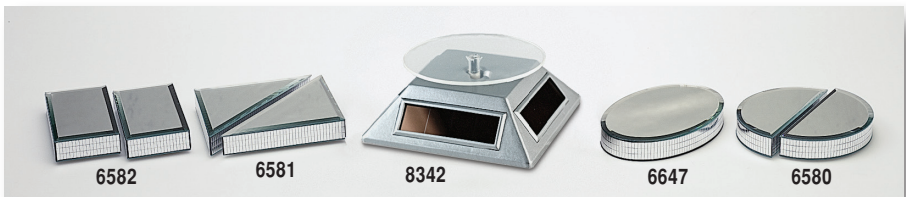

STAGES

6582	Rectangle 2 Piece Mirrored Stage	(4¾" L x 4¾" W x ⅞" H)	$15.00
6581	Triangle 2 Piece Mirrored Stage	(4¾" L x 4¾" W x ⅞" H)	$15.00
8342	Silver/ 8341 Black Solar Rotary Table	(4" x 4" x 1½")	$10.00
6647	Oval Mirrored Stage	(4" Dia. x 6" Dia. x ⅞" H)	$12.50
6580	Oval 2 Piece Mirrored Stage	(5" Dia. x ⅞" H)	$15.00