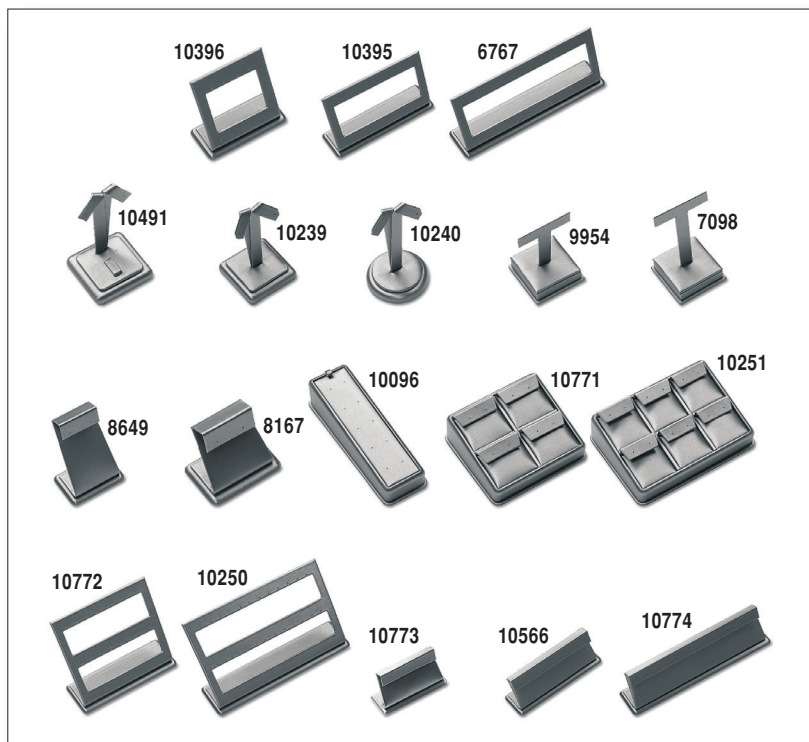

SILVER EARRING DISPLAYS~*Leatherette*

Also Available in: Black, Navy & White Leatherette

10396	2 Pairs Earring	4³/₈ x 2¹/₄ x 3¹/₂	$9.00
10395	4 Pairs Earring	6¹/₂ x 2 x 4	$14.00
6767	6 Pairs Earring	9¹/₄ x 2¹/₂ x 4	$18.00
10491	1 Pair Earring/Ring	2¹/₄ x 2¹/₄ x 3¹/₂	$6.50
10239	1 Pair Earring	2¹/₄ x 2¹/₄ x 3¹/₂	$6.00
10240	1 Pair Earring	2 x 2¹/₂ x 3¹/₂	$6.00
9954	1 Pair Earring	2¹/₇ x 2¹/₇ x 3	$6.00
7098	1 Pair Earring	2¹/₇ x 2¹/₇ x 4	$6.00
8649	1 Pair Earring	3³/₄ x 2⁶/₇ x 3¹/₂	$6.50
8167	1 Pair Earring	2¹/₂ x 4¹/₅ x 2¹/₂	$6.00
10096	5 Pairs Earring	2 x 7¹/₂ x 1³/₄	$12.50
10771	4 Pairs Earring	4⁷/₈ x 4⁴/₅ x 2¹/₅	$15.00
10251	6 Pairs Earring	6¹/₅ x 4⁴/₅ x 2¹/₅	$17.50
10772	8 Pairs Earring	6¹/₂ x 2¹/₄ x 5³/₄	$18.00
10250	12 Pairs Earring	9¹/₄ x 2¹/₄ x 5³/₄	$21.75
10773	2 Pairs Earring	4⁶/₇ x 1⁶/₇ x 2¹/₄	$10.00
10566	3 Pairs Earring	6³/₅ x 1⁶/₇ x 2¹/₂	$12.00
10774	6 Pairs Earring	10¹/₂ x 2¹/₈ x 3¹/₂	$18.00