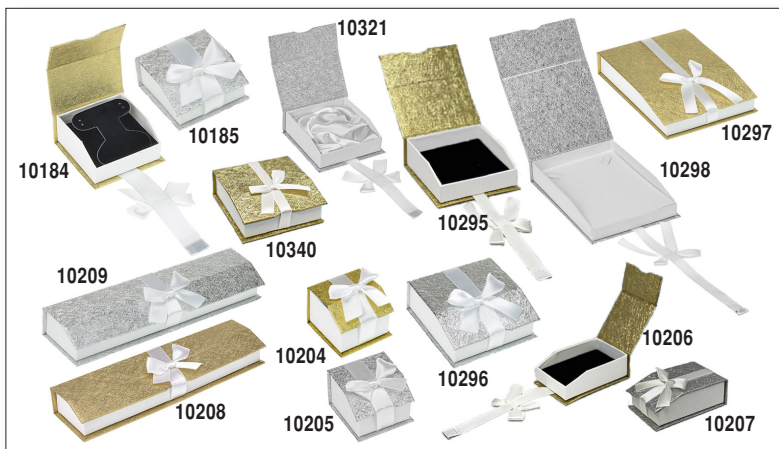

Gold/Black or Silver/White Paper Boxes w/Unique Magnetic Ribbon for Quick Open/Close Feature

Item	Size	Packed	Price/Pkg.
10204 Gold/10205 Silver NRY-2 Ring.....	2¹/₈ x 2¹/₈ x 1¹/₂	36	$20.00
10184 Gold/10185 Silver NRY-4 Earring Tree/Pendant ...	2³/₈ x 2³/₈ x 1¹/₈	36	$24.00
10206 Gold/10207 Silver NRY-6 Pendant.....	2¹/₈ x 3¹/₈ x 1¹/₈	36	$24.00
10295 Gold/10296 Silver NRY-5 Foam Utility/Pendant ...	3³/₈ x 3³/₈ x 1³/₈	24	$24.00
10340 Gold/10321 Silver NRY-5 Satin Bangle	3³/₈ x 3³/₈ x 1³/₈	24	$24.00
10208 Gold/10209 Silver NRY-9 Bracelet.....	8¹/₄ x 1⁷/₈ x 1¹/₈	24	$24.00
10297 Gold/10298 Silver NRY-10L Necklace	7¹/₂ x 5¹/₂ x 1³/₈	12	$24.00