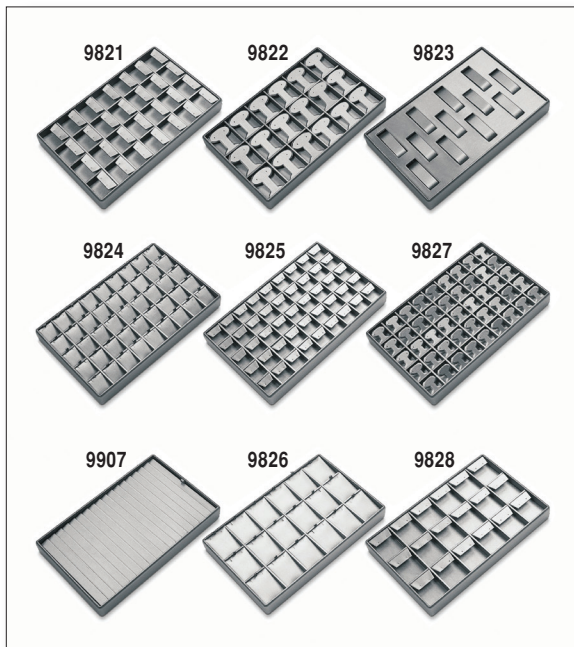

- 9821 28 Earring Vertical
- 9822 18 Earring Tree
- 9823 12 Watch
- 9824 45 Pendant
- 9825 45 Earring
- 9827 45 Earring Tree
- 9907 18 Bracelet
- 9826 18 Pendant
- 9828 18 Earring