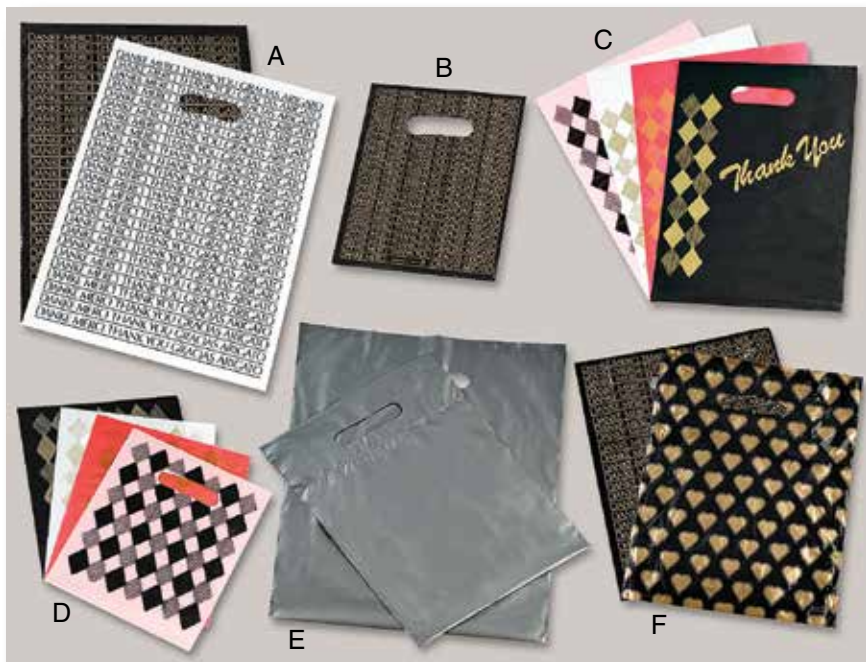

BAG IT

- A) 11 x 15 "Thank You" Imprint Bags ~ Die Cut Handle (Heavy Weight)
  1000 per cs $65.00
  Available in: **2409** Black w/Gold Imprint
  15 x 18 x 4 "Thank You"~ Foldover Die Cut (Heavy Weight)
  1000 per cs. $110.00
  Available in: **2073** Black w/Gold Imprint
- B) 7x9 "Thank You" Imprint Bags ~ Die Cut Handle (Heavy Weight)
  2000 per cs $56.00
  Available in: **3161** Black & Gold w/"Thank You Imprint"
- C) 8 x 12 Hi Density Bags ~ Die Cut Handle (Light Weight) All w/"Thank You" Imprint
  4000 per cs $80.00
  Available in: **494** Black, **1994** Red, **496** White & **497** Pink
- D) 7 x 9 Hi Density Bags ~ Die Cut Handle (Light Weight) All w/Diamond Design
  4000 per cs $56.00
  Available in: **5187** Pink, **5188** Red, **4879** White & **3124** Black
- E) 9 x 12 Bags ~ (Heavy Weight) Foldover Die Cut
  1000 per cs $60.00
  Available in: **7508** Silver
  12 x 15 Die Cut Handle Bags ~ (Heavy Weight)
  1000 per cs $65.00
  Available in: **7507** Silver
  15 x 18 x 4 Foldover Die Cut ~ (Heavy Weight)
  1000 per cs $100.00
  Available in: **6230** Silver
- F) 9 x 12 Patch Handle Bags ~ (Heavy Weight)
  1000 per cs $56.00
  Available in: **7465** Black w/Gold Hearts & **3287** Black w/"Thank You" Imprint