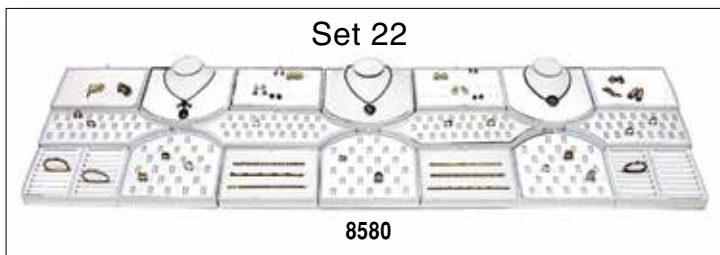

Set 22

8580

8580 Set 22 ~ White Leatherette /9349 Steel Grey Leatherette
18 Piece Showcase ..... **68" W x 18 1/4" D x 2 1/2" H**..... $275.00