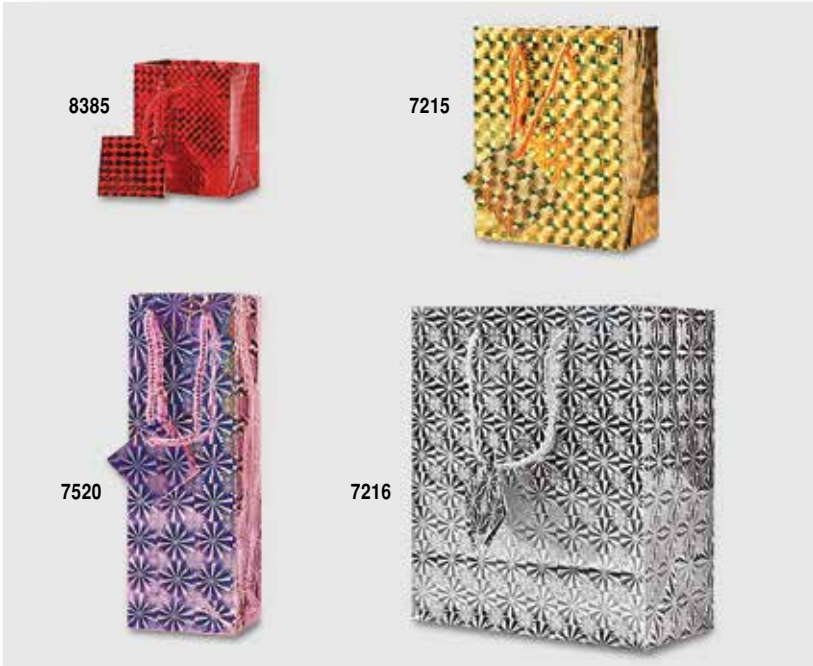

HOLOGRAM BAGS

Product#	Description	1 Pkg Price	Case Price
8385	Petite 5 Colors Assorted (3.3" x 2" x 4.5")	$25.00/100	$200.00/1000
7215	Mini 6 Colors Assorted (4.5" x 2.5" x 5.625")	$3.50/12	$120.00/480
8382	Mini Red Only (4.5" x 2.5" x 5.625")	$3.50/12	$120.00/480
7260	Mini Iridescent Assorted (4.5" x 2.5" x 5.625")	$3.50/12	$120.00/480
7520	Bracelet 5 Colors Assorted (3" x 2" x 9.5")	$35.00/100	$300.00/1000
7216	Medium 6 Colors Assorted (8" x 4" x 9.5")	$6.00/12	$150.00/360